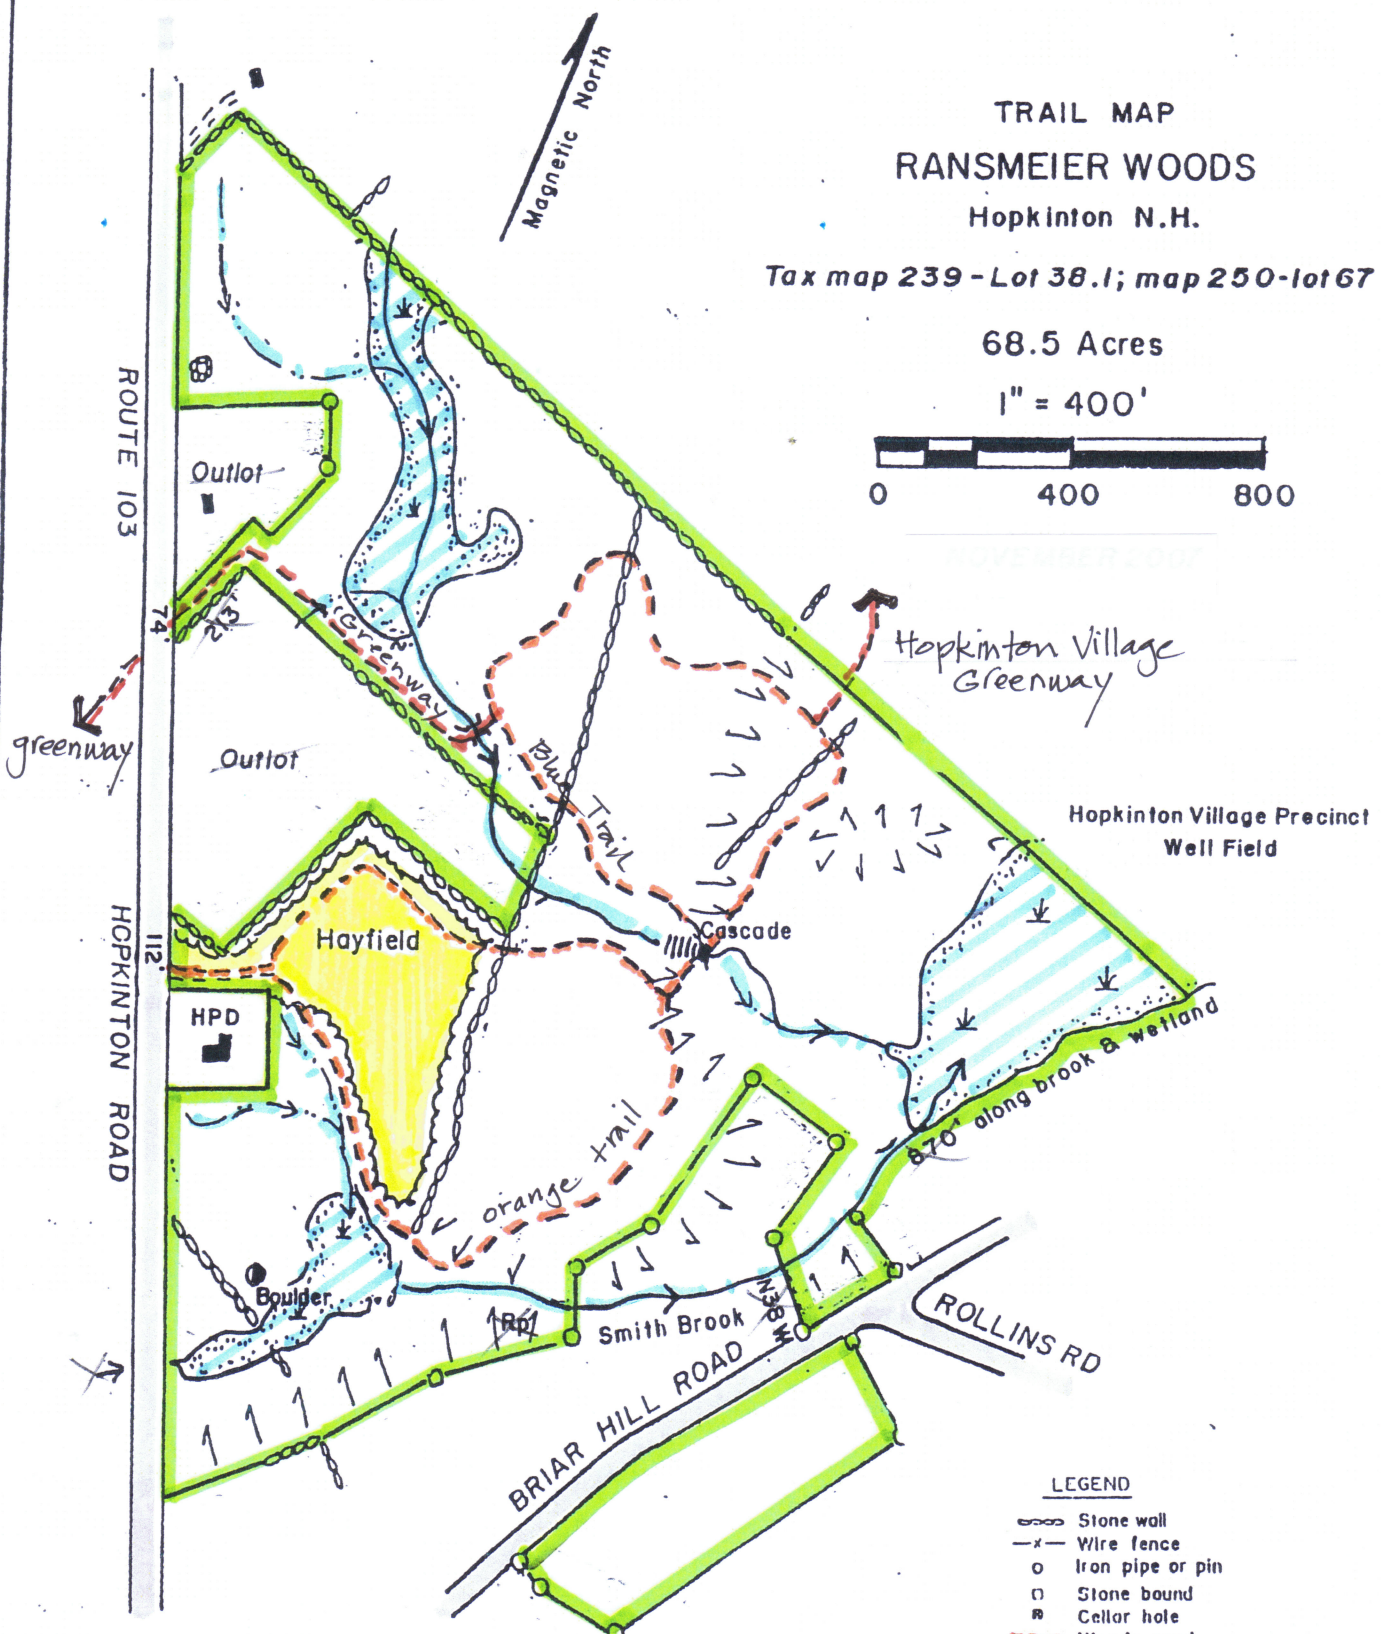

TRAIL MAP
 RANSMEIER WOODS
 Hopkinton N.H.

Tax map 239 - Lot 38.1; map 250 - lot 67

68.5 Acres

1" = 400'

Magnetic North

To
 Hopkinton Village

LEGEND

- Stone wall
- Wire fence
- Iron pipe or pin
- Stone bound
- Cellar hole
- Woods road
- Trail
- Forest type boundary
- Stream
- Wetland
- Vernal pond
- Steep or ledge
- Slope direction